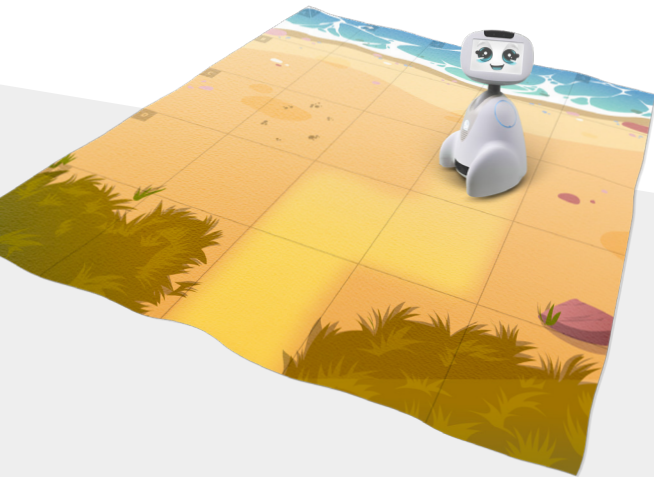

## ACTIVITY MAT

An activity mat to facilitate programming and visualize the movements of the Buddy robot as well as offering students varied and fun learning contexts! It helps the student to better understand the distances, to situate oneself in space, and to check the validity of a programmed route.

The - Beach - mat comes in the form of a grid of 40 cm square boxes for the creation of original activities or to discover the sea world through beach games. A treasure hunt with Buddy to find shells while avoiding obstacles. Which path should Buddy take to get to the seaside? What trips does it have to make?

Description:	Printed mat on soft washable PVC tarpaulin
Dimensions :	200 x 200 cm
Weight :	1,9Kg
Reference :	ACC/CARP